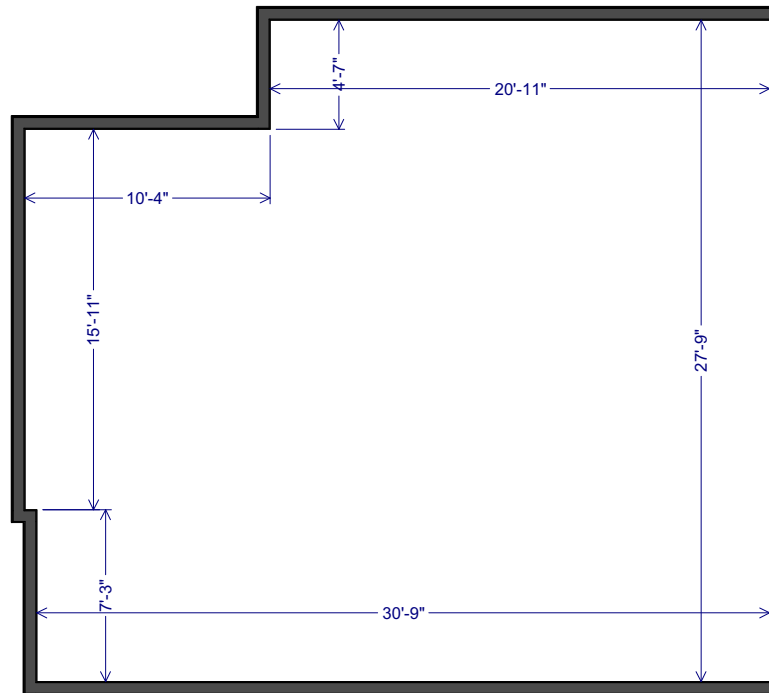

2428 - 604 EAST LAKE BLVD NE, AIRDRIE, AB

MAIN - 816.41 Sq.ft. / 75.84 m2

RMS TOTAL - 816.41 Sq.ft. / 75.84 m2

CONVENTIONAL CONDO

*RECA RMS MEASUREMENTS ARE TAKEN PAINT TO PAINT

SERGHEI CICALA
CENTURY 21 POWER REALTY
403.370.3335
CICALASERGHEI@GMAIL.COM
FEBRUARY 26, 2020

MAIN LEVEL